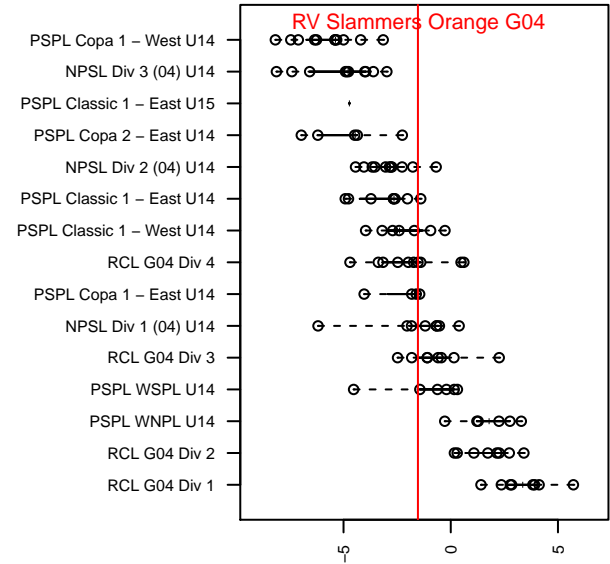

RV Slammers Orange G04

Rainier Valley Slammers
 Auburn, WA
 G04 total strength=1201
 attack=4.35 defense=3.71
 fall league = RCL G04 Div 4

alt names used:
 Rainier Valley Slammers
 RAINIER VALLEY SLAMMERS 04/05ORANGE
 RAINIER VALLEY SLAMMERS RVSG05ORAN
 RVS G04 Orange
 RVS G04 Orange

Venues played:
 2017 RVS Classic GU14
 2017 REDAPT Cup Gold U14
 2017 Summer Slam Division 1 Gold
 2017 RCL G04 Div 4
 2017 PacNW Winter Classic 2004 Premier 2

RV Slammers Orange G04
 Dots are actual minus expected GF (blue circles) and GA (red triangles).
 Blue line is smoothed change in attack strength. Red is smoothed change in defense strength.

**attack and defense variance (black dot)
relative to other teams
and top 10 in region**

**attack and defense rating
relative to others at age
and all opponents in last 13 months**

Performance relative to 13 month average