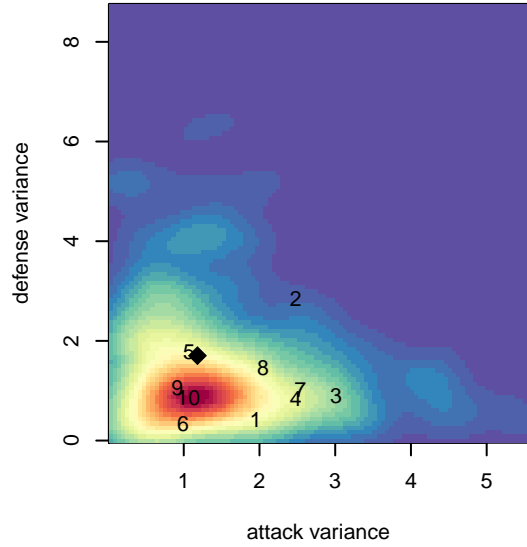

RV Slammers Orange G04

Rainier Valley Slammers
 Auburn, WA
 G04 total strength=1201
 attack=4.35 defense=3.71
 fall league = RCL G04 Div 4

alt names used:
 Rainier Valley Slammers
 RAINIER VALLEY SLAMMERS 04/05ORANGE
 RAINIER VALLEY SLAMMERS RVSG05ORAN
 RVS G04 Orange
 RVS G04 Orange

Venues played:
 2017 RVS Classic GU14
 2017 REDAPT Cup Gold U14
 2017 Summer Slam Division 1 Gold
 2017 RCL G04 Div 4
 2017 PacNW Winter Classic 2004 Premier 2

RV Slammers Orange G04
 Dots are actual minus expected GF (blue circles) and GA (red triangles).
 Blue line is smoothed change in attack strength. Red is smoothed change in defense strength.

**attack and defense variance (black dot)
relative to other teams
and top 10 in region**

**attack and defense rating
relative to others at age
and all opponents in last 13 months**

Performance relative to 13 month average